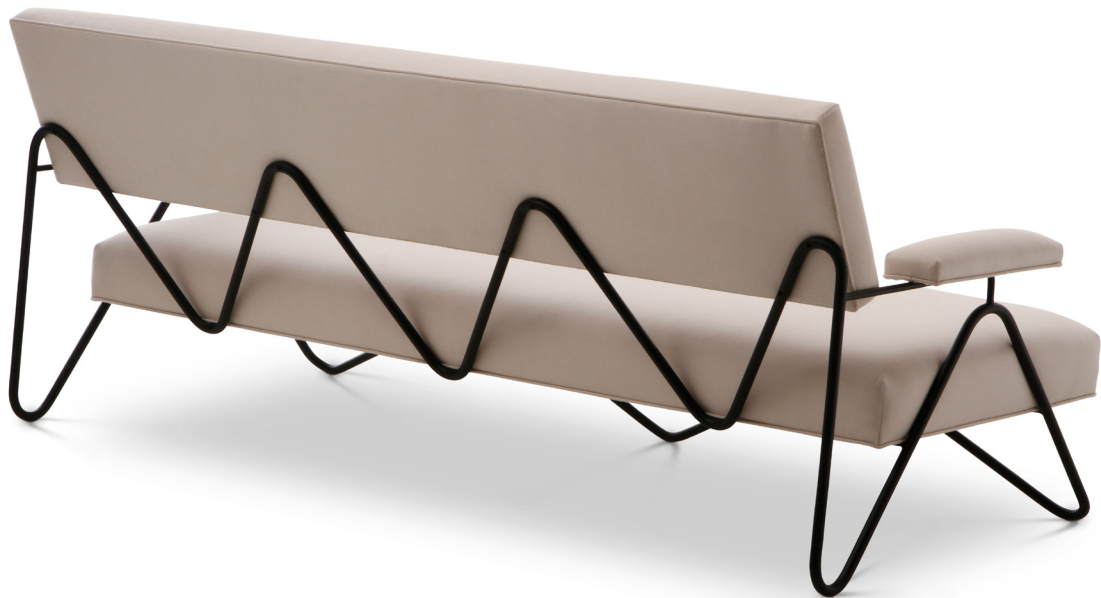

William Haines
designs®

MALIBU SOFA
Originally Designed in 1950
78" L x 33" D x 31" H

William Haines
designs®

MALIBU SOFA
Originally Designed in 1950
78" L x 33" D x 31" H

William Haines
designs®

MALIBU SOFA
Originally Designed in 1950
78" L x 33" D x 31" H

William Haines
designs®

CUSTOM MALIBU SOFA

Originally Designed in 1950

78" L x 78" D x 31" H